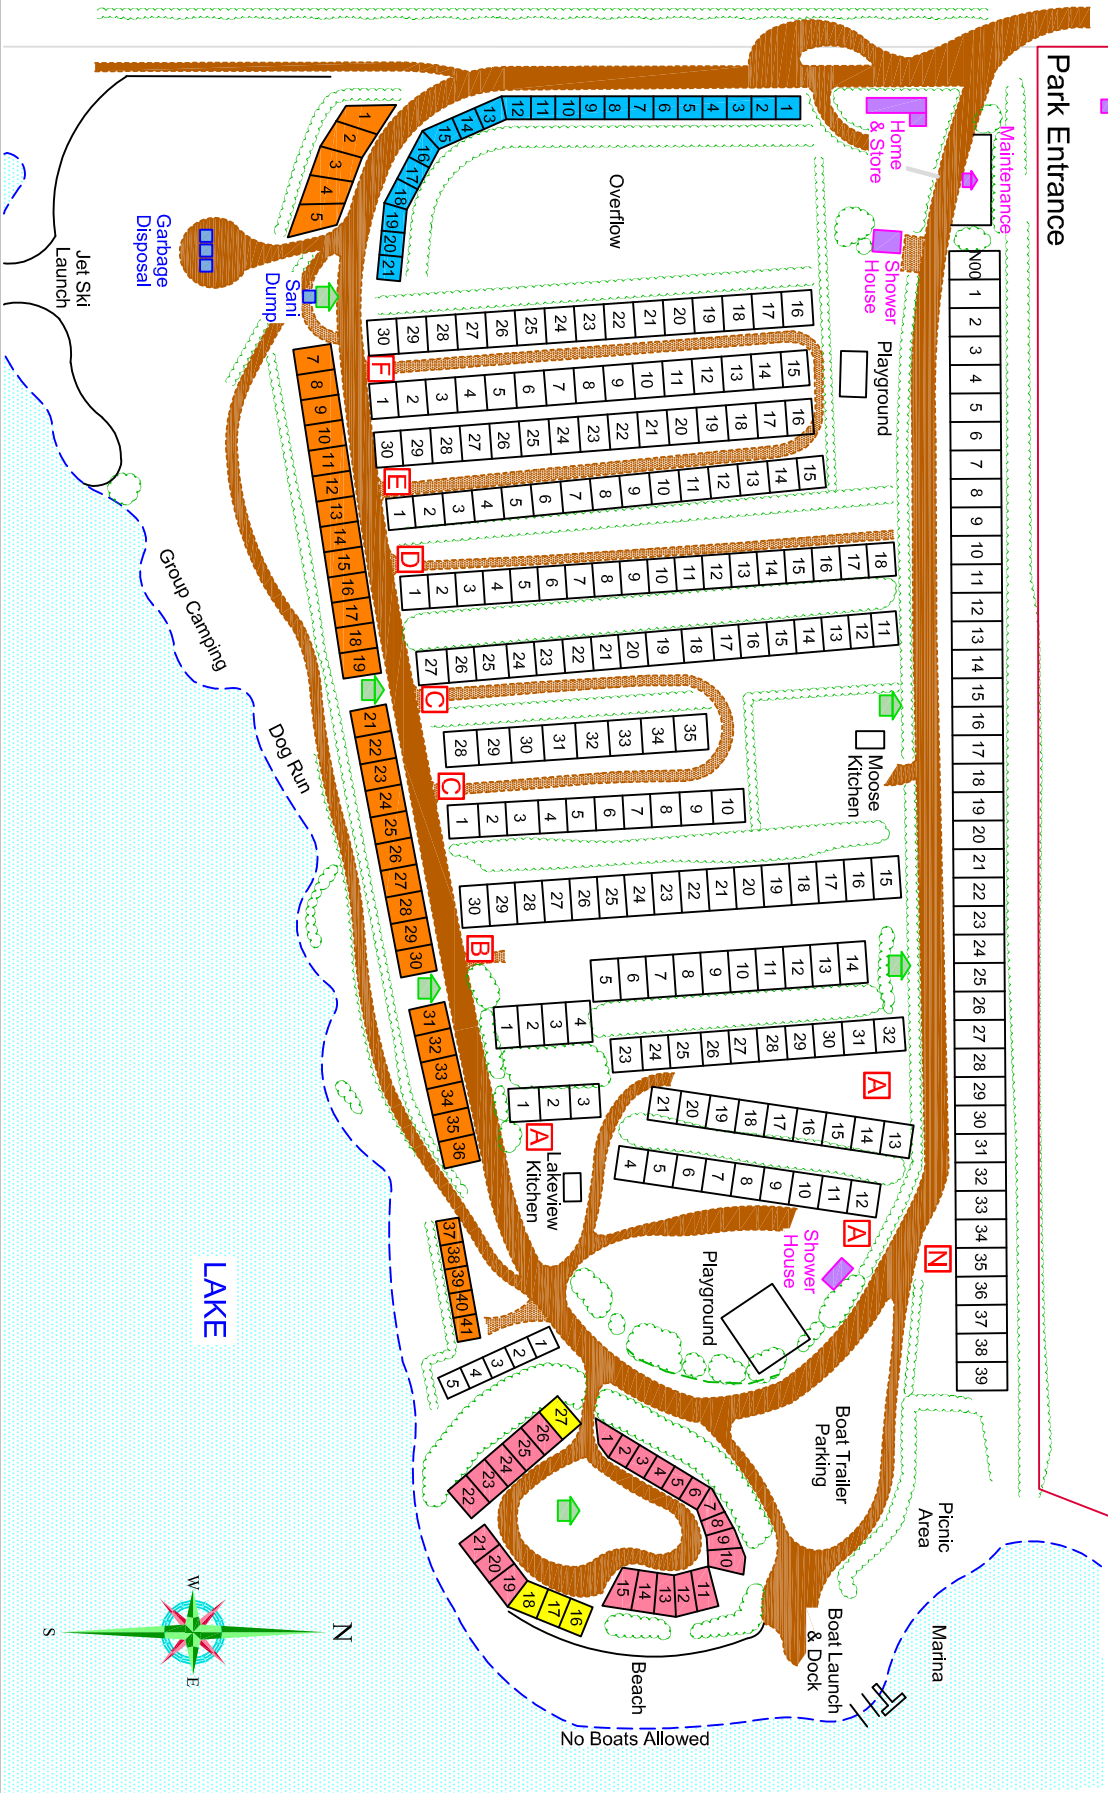

North Addition

Park Entrance

Gate House

LEGEND

- Toilet House
- Power Sites - \$30/night
- Non-Power Sites - \$20/night

CAUTION: PLEASE BE AWARE THAT PARK WATER IS NON-POTABLE

GOLDEN SHEAF PARK

S.W. 1/4 Sec. 11 - Twp. 12 - Rge. 8 - W. 4M.
COUNTY OF FORTY MILE
January 22, 2018
Not To Scale